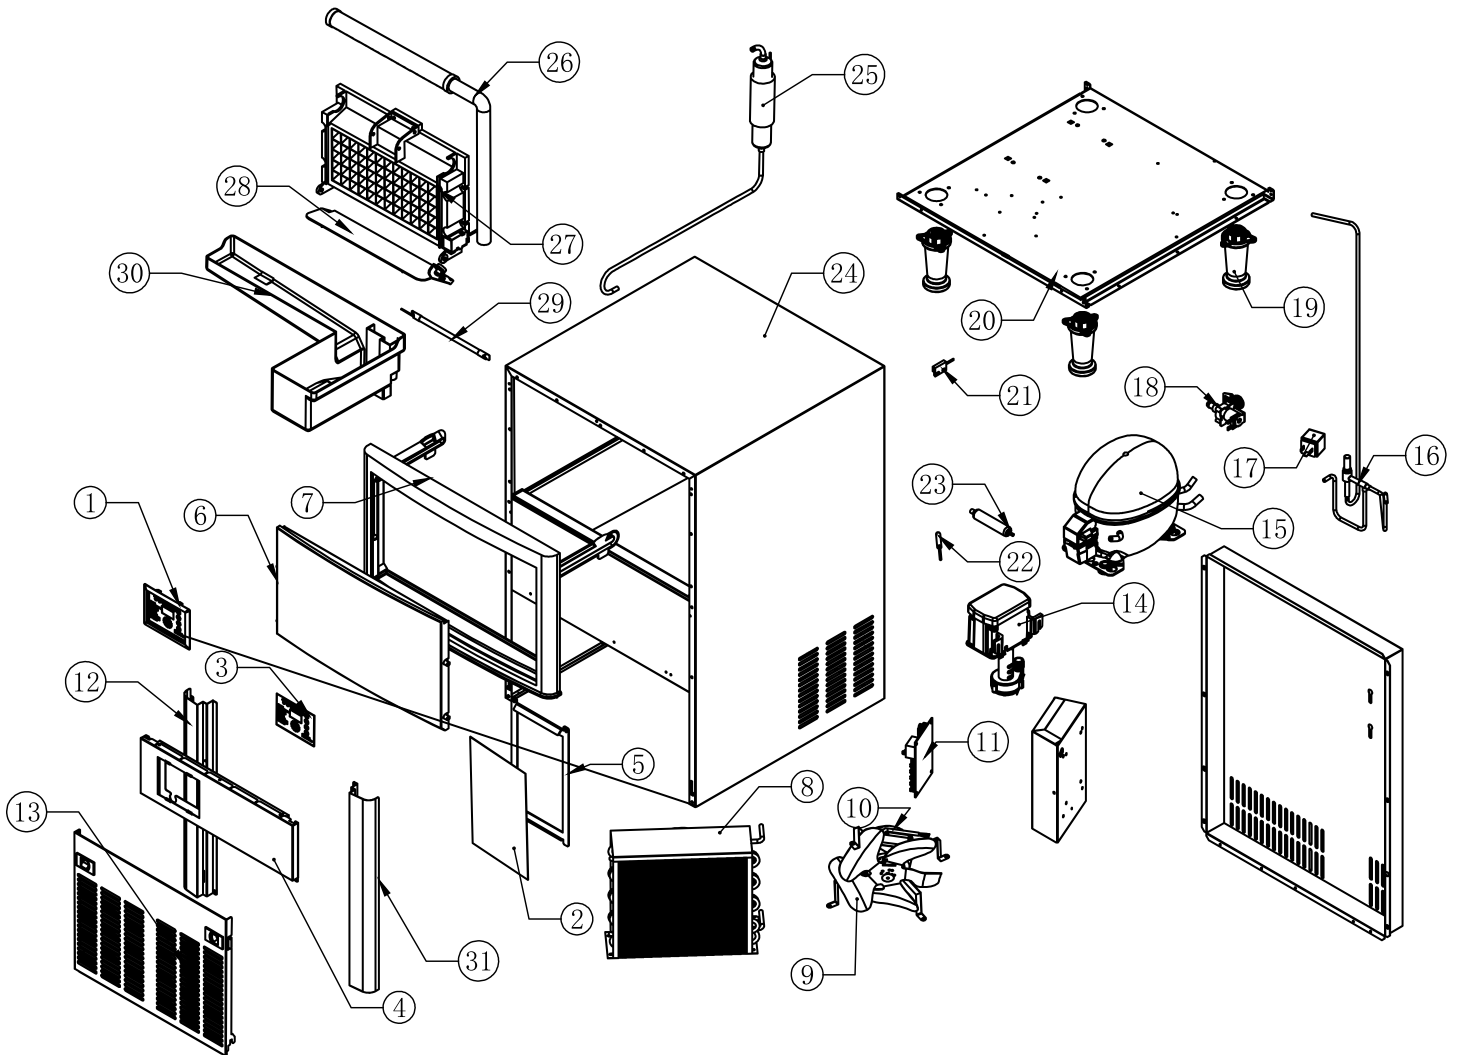

Parts Breakdown

Model IC-CN-0089S 47773

Parts Breakdown

Model IC-CN-0089S 47773

Item No.	Description	Position	Item No.	Description	Position	Item No.	Description	Position
AL111	PC Board + Control Panel for 47773	1	AN290	Left Column for 47773	12	AN301	Drying Filter for 47773	23
AN280	Filter Net Assembly for 47773	2	AN291	Front Vent Window Assembly for 47773	13	AN302	Foam Box Assembly - Blue Color (no Display Panel Hole on the Side) for 47773	24
AN281	Display Board PD-321B for 47773	3	AN292	Water Pump for 47773	14	AN303	Return Air Pipe Assembly for 47773	25
AN282	Front Trim Panel Assembly for 47773	4	AN293	Compressor NUT55NR for 47773	15	AN304	Spray Pipe Assembly for 47773	26
AN283	Filter Mesh Platemetal Frame for 47773	5	AN294	Exhaust Pipe Assembly for 47773	16	AN305	Evaporator for 47773	27
AN284	Door Panel Assembly - Black Gray Color for 47773	6	AN295	Defrost Valve Coil for 47773	17	AN306	Ice Skating Board for 47773	28
AN285	Door Frame Assembly - Black Gray Color for 47773	7	AN296	Water Inlet Valve for 47773	18	AN307	Cold LED Light 66481554 for 47773	29
AN286	Condenser for 47773	8	AN297	Feet Assembly for 47773	19	AN308	Water Sink for 47773	30
AN287	Fan Blades for 47773	9	AN298	Base Plate for 47773	20	AN309	Right Column for 47773	31
AN288	Fan Motor for 47773	10	AN299	Ice Full Sensor for 47773	21			
AN289	PC Board for 47773	11	AN300	Condensation Sensor for 47773	22			